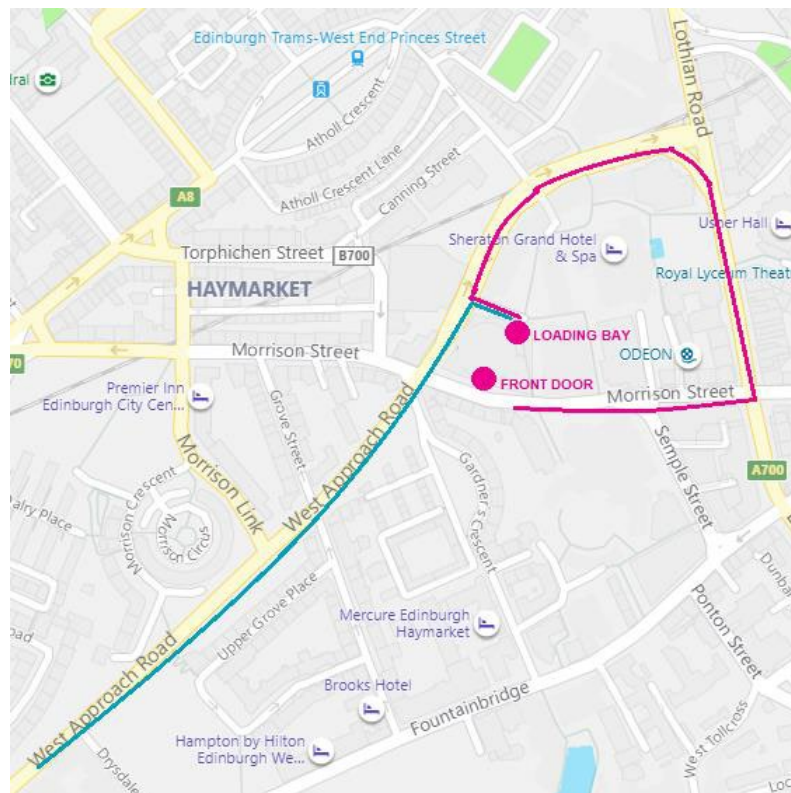

Delivery and Exhibitor Access to the EICC via the Loading Bay

The address for the EICC Loading Bay is:

The EICC Loading Bay

Off the West Approach Road

The Exchange

Edinburgh EH3 8EE

There will be a ULEZ zone in place which will encompass Lothian Road and the Western Approach Road. Please see the [Edinburgh Council ULEZ information page](#) for more details

Arriving via the Western Approach - Please note that the address and postcode for the EICC will take you to the front entrance. The loading bay is accessed from West Approach Road so please search for the West Approach Road on your sat nav and follow the directions. If you are coming from the west the EICC loading bay is the right turn just before the turn off for the Sheraton hotel. If you are arriving from the east the EICC loading bay is the left turn just after the turn off from the Sheraton Hotel.

Arriving via the EICC Front Doors - If you arrive at the EICC front door and need to get to the loading bay then use the following directions.

Head west straight down Morrison Street. At the junction for Lothian Road turn left and head down Lothian Road keeping in the left-hand lane. Turn left onto Western Approach Road, keep in the left-hand lane and turn left at the second set of traffic lights on the West Approach Road. The EICC Loading Bay will be straight ahead on the right.